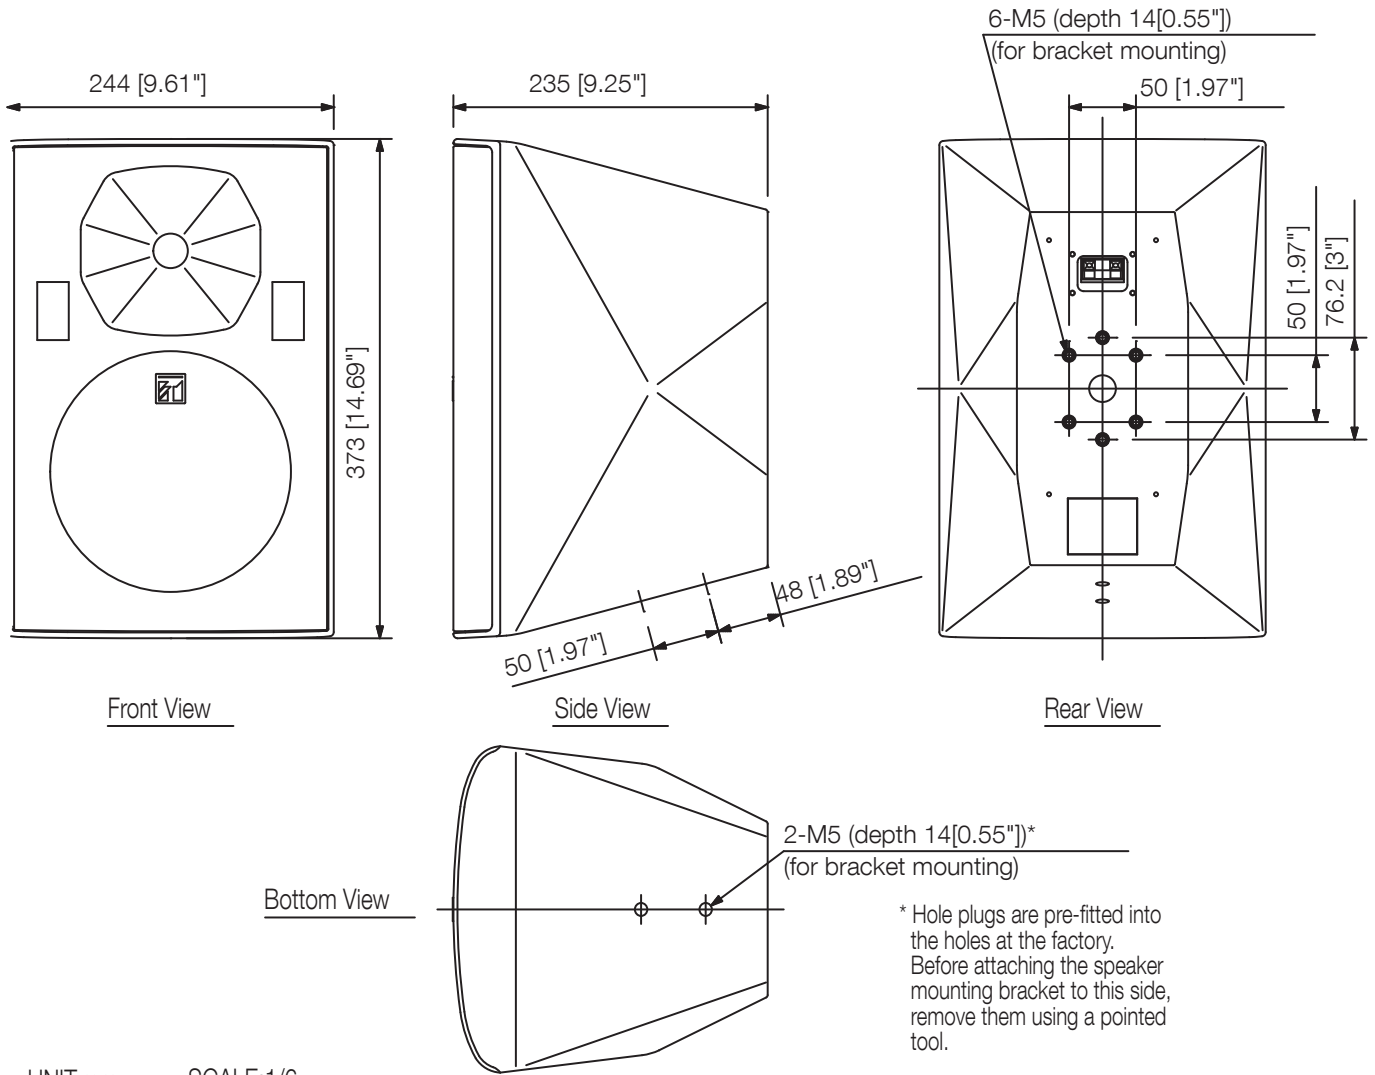

Article number:F-2000B

Specifications

| | |
|------------------------|---|
| Dimensions (W x H x D) | 244 x 373 x 235 mm |
| Dimensions (ø x D) | x 235 mm |
| Finish | HIPS resin, black (RAL 9011 or equivalent), |

F-2000B

SPEAKER SYSTEM

Appearance

UNIT:mm

SCALE:1/6