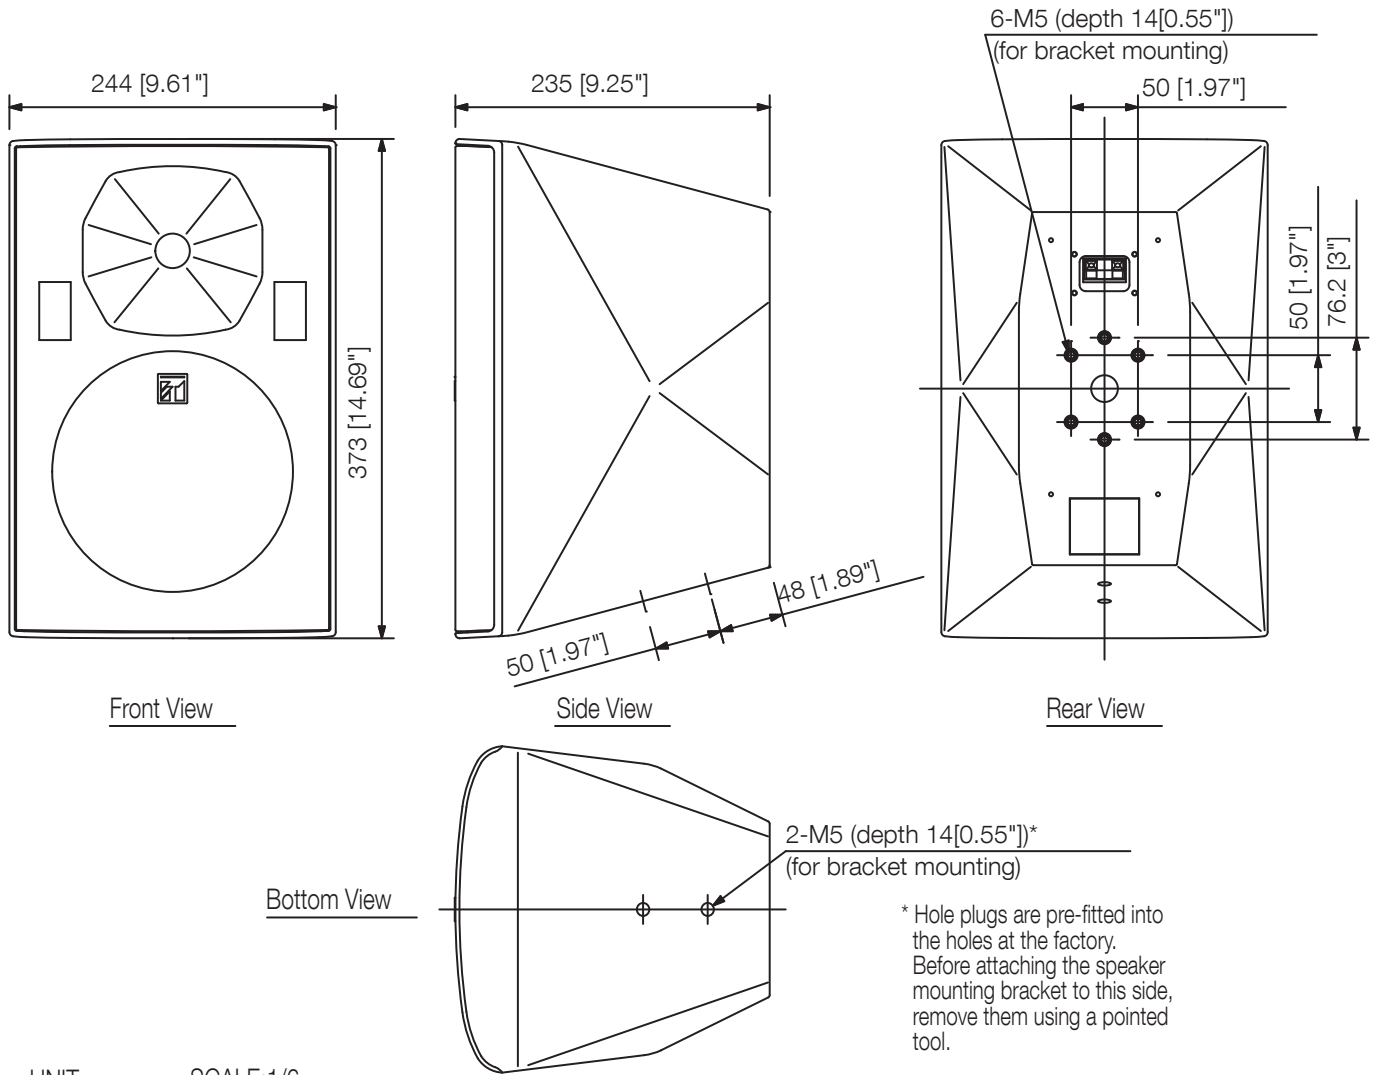

Article number:F-2000W

Specifications

Dimensions (W x H x D)	244 x 373 x 235 mm
Dimensions (ø x D)	x 235 mm
Finish	HIPS resin, off-white (RAL 9010 or equivalent),

F-2000W

SPEAKER SYSTEM

Appearance

UNIT:mm

SCALE:1/6