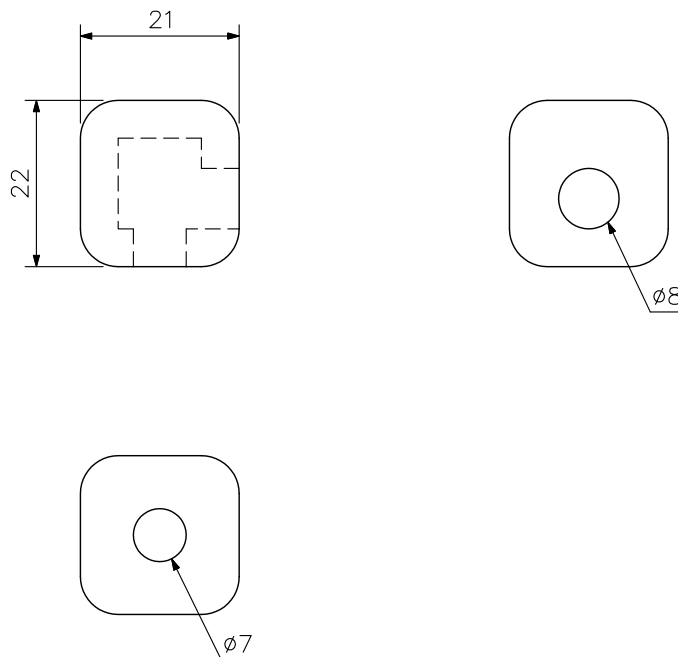

■DESCRIPTION

The WH-4000S is a replacement windscreen set used exclusively for the Headset Microphone. It contains 10 pieces of windscreens.

■SPECIFICATIONS

Finish	Urethane form, black
Applicable Model (option)	Headset microphone: WH-4000A, WH-4000H, WM-5320A, WM-5320H Personal PA system: ER-1000

■APPEARANCE

UNIT:mm SCALE:1/1