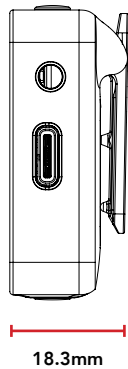

MECHANICAL SPECIFICATIONS

Weight (grams):	32
Dimensions (millimetres):	Length: 44 Width: 45.3 Height: 18.3
Included Accessories:	2 x Furry Windshield 1 x SC22, 30cm USB-C to USB-C cable
RØDE Software Compatibility:	RØDE Central RØDE Connect RØDE Reporter RØDE Capture

WHATS IN THE BOX

Wireless ME Transmitter (TX)

Furry Windshield

SC22

DIMENSIONS

POLAR PATTERN

FREQUENCY RESPONSE