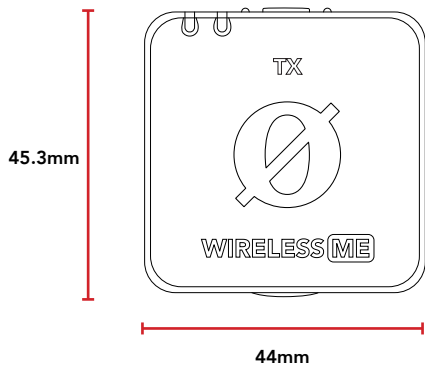

MECHANICAL SPECIFICATIONS

Weight (grams):	32
Dimensions (millimetres):	Length: 44 Width: 45.3 Height: 18.3
Included Accessories:	2 x Furry Windshield 1 x SC22, 30cm USB-C to USB-C cable
RØDE Software Compatibility:	RØDE Central RØDE Connect RØDE Reporter RØDE Capture

WHATS IN THE BOX

Wireless ME Transmitter (TX)

Furry Windshield

SC22

DIMENSIONS

POLAR PATTERN

FREQUENCY RESPONSE