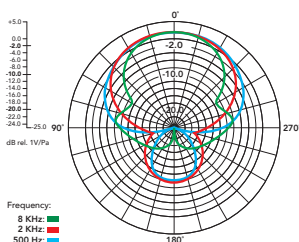

VideoMic GO II with SM8-R and foam windshield

POLAR PATTERN

FREQUENCY RESPONSE

ACOUSTIC & ELECTRICAL SPECIFICATIONS

Acoustic Principle:	Pressure gradient electret condenser
Polar Pattern:	Supercardioid
Frequency Response:	20Hz - 20kHz
Output Impedance:	2K2Ω
Signal to Noise Ratio:	79 dBA
Equivalent Noise (A-weighted):	15 dBA
Dynamic Range:	95 dBA Typical
Sensitivity:	-31dBV(28.78mV @ 94dB SPL) ± 1dB @ 1kHz
Max Input SPL:	110 dB SPL
Output Connections:	<ul style="list-style-type: none"> • 3.5mm TRS • USB-C
Computer Connectivity:	USB-C (USB 2.0)
Simultaneous I/O:	Stereo input and output when in USB mode
Power Requirements:	<ul style="list-style-type: none"> • 3.5mm plug-in power 2 - 5V • USB 5V
Bit Depth:	24-bit
Sample Rates:	48 kHz
Minimum OS Requirement:	<ul style="list-style-type: none"> • macOS 10.15 • Windows 10 (20H2) • iOS 14 • Android 9.0