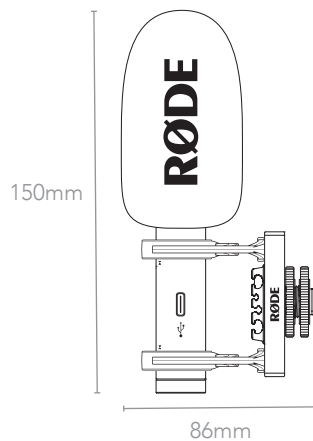

VideoMic GO II with SM8-R and foam windshield