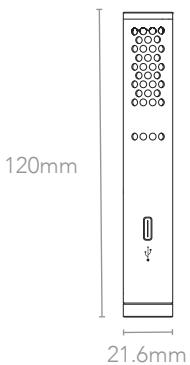

VIDEOMIC GO II™

LIGHTWEIGHT DIRECTIONAL MICROPHONE

HIGHLY DIRECTIONAL

3.5MM TRS OUTPUT

DIGITAL USB OUTPUT

iPhone & Android COMPATIBLE

The VideoMic GO II is a versatile and lightweight shotgun microphone that excels in a range of recording applications. It features a 3.5mm TRS output for use with a camera, plus a digital USB output for recording with mobile devices and computers*. It delivers crisp, clear, directional sound, making it ideal for filmmaking and vlogging, and is also fully compatible with the RØDE Connect podcasting and streaming software for Mac and PC. When used in USB mode, the 3.5mm output doubles as a headphone output for easy monitoring and playback.

- Lightweight shotgun microphone
- 3.5mm TRS output for use with cameras
- Digital USB output for use with mobile devices and computers*
- Compatible with RØDE Connect software

VideoMic GO II (microphone only)

POLAR PATTERN

FREQUENCY RESPONSE

ACOUSTIC & ELECTRICAL SPECIFICATIONS

Acoustic Principle:	Pressure gradient electret condenser
Polar Pattern:	Supercardioid
Frequency Response:	20Hz - 20kHz
Output Impedance:	2K2Ω
Signal to Noise Ratio:	79 dBA
Equivalent Noise (A-weighted):	15 dBA
Dynamic Range:	95 dBA Typical
Sensitivity:	-31dBV(28.78mV @ 94dB SPL) ± 1dB @ 1kHz
Max Input SPL:	110 dB SPL
Output Connections:	• 3.5mm TRS • USB-C
Computer Connectivity:	USB-C (USB 2.0)
Simultaneous I/O:	Stereo input and output when in USB mode
Power Requirements:	• 3.5mm plug-in power 2 - 5V • USB 5V
Bit Depth:	24-bit
Sample Rates:	48 kHz
Minimum OS Requirement:	• macOS 10.15 • Windows 10 (20H2) • iOS 14 • Android 9.0

MECHANICAL SPECIFICATIONS