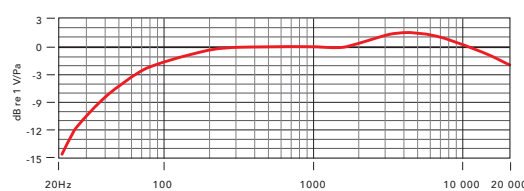

VideoMic GO II with SM8-R and foam windshield

POLAR PATTERN

FREQUENCY RESPONSE

ACOUSTIC & ELECTRICAL SPECIFICATIONS

Acoustic Principle:	Pressure gradient electret condenser
Polar Pattern:	Supercardioid
Frequency Response:	20Hz - 20kHz
Output Impedance:	2K2Ω
Signal to Noise Ratio:	79 dBA
Equivalent Noise (A-weighted):	15 dBA
Dynamic Range:	95 dBA Typical
Sensitivity:	-31dBV(28.78mV @ 94dB SPL) ± 1dB @ 1kHz
Max Input SPL:	110 dB SPL
Output Connections:	<ul style="list-style-type: none"> • 3.5mm TRS • USB-C
Computer Connectivity:	USB-C (USB 2.0)
Simultaneous I/O:	Stereo input and output when in USB mode
Power Requirements:	<ul style="list-style-type: none"> • 3.5mm plug-in power 2 - 5V • USB 5V
Bit Depth:	24-bit
Sample Rates:	48 kHz
Minimum OS Requirement:	<ul style="list-style-type: none"> • macOS 10.15 • Windows 10 (20H2) • iOS 14 • Android 9.0