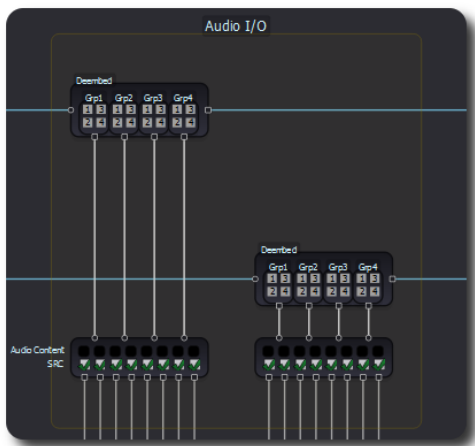

90-3291 LYNX GREENMACHINE APP - AUDIO EMBEDDING AND DEEMBEDDING For 1x video processing channel

AUDIO EMBEDDING AND DE-EMBEDDING APP

The Embedder / De-embedder APP is a high quality multi-format audio embedder/de-embedder application. This APP is available per processing channel.

Embedding

The APP can embed up to 16 mono audio channels into the SDI output. The APP can be fed by any channel from any processed video or external audio input. The embedder can also embed DolbyE signals which in conjunction with the Frame Synchronizer APP will always maintain the DolbyE Guardband.

Embedding audio into an HD-SDI and 3G-SDI stream is always done in 24bit resolution. When embedding into SD-SDI, 24bit embedding is activated by default, but can be de-activated reducing the embedding to 20bit resolution. This may be required to satisfy a non-standard compliant SDI de-embedder.

De-embedding

The APP is also a versatile multi-format audio de-embedder which can extract all 16 audio channels (8 x AES) from the incoming SDI signal. The AES signals are fed through Sample Rate Converters (SRCs) to synchronize the audio to the video reference. The de-embedded audio can be output to the external audio outputs or embedded into the outgoing video.