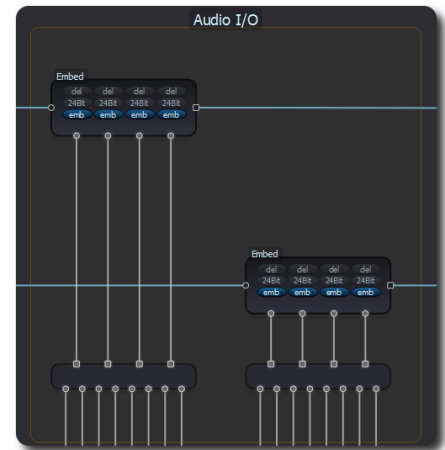

90-3291 LYNX GREENMACHINE APP - AUDIO EMBEDDING AND DEEMBEDDING For 1x video processing channel

AUDIO EMBEDDING AND DE-EMBEDDING APP

The Embedder / De-embedder APP is a high quality multi-format audio embedder/de-embedder application. This APP is available per processing channel.

Embedding

The APP can embed up to 16 mono audio channels into the SDI output. The APP can be fed by any channel from any processed video or external audio input. The embedder can also embed DolbyE signals which in conjunction with the Frame Synchronizer APP will always maintain the DolbyE Guardband.

Embedding audio into an HD-SDI and 3G-SDI stream is always done in 24bit resolution. When embedding into SD-SDI, 24bit embedding is activated by default, but can be de-activated reducing the embedding to 20bit resolution. This may be required to satisfy a non-standard compliant SDI de-embedder.

De-embedding

The APP is also a versatile multi-format audio de-embedder which can extract all 16 audio channels (8 x AES) from the incoming SDI signal. The AES signals are fed through Sample Rate Converters (SRCs) to synchronize the audio to the video reference. The de-embedded audio can be output to the external audio outputs or embedded into the outgoing video.