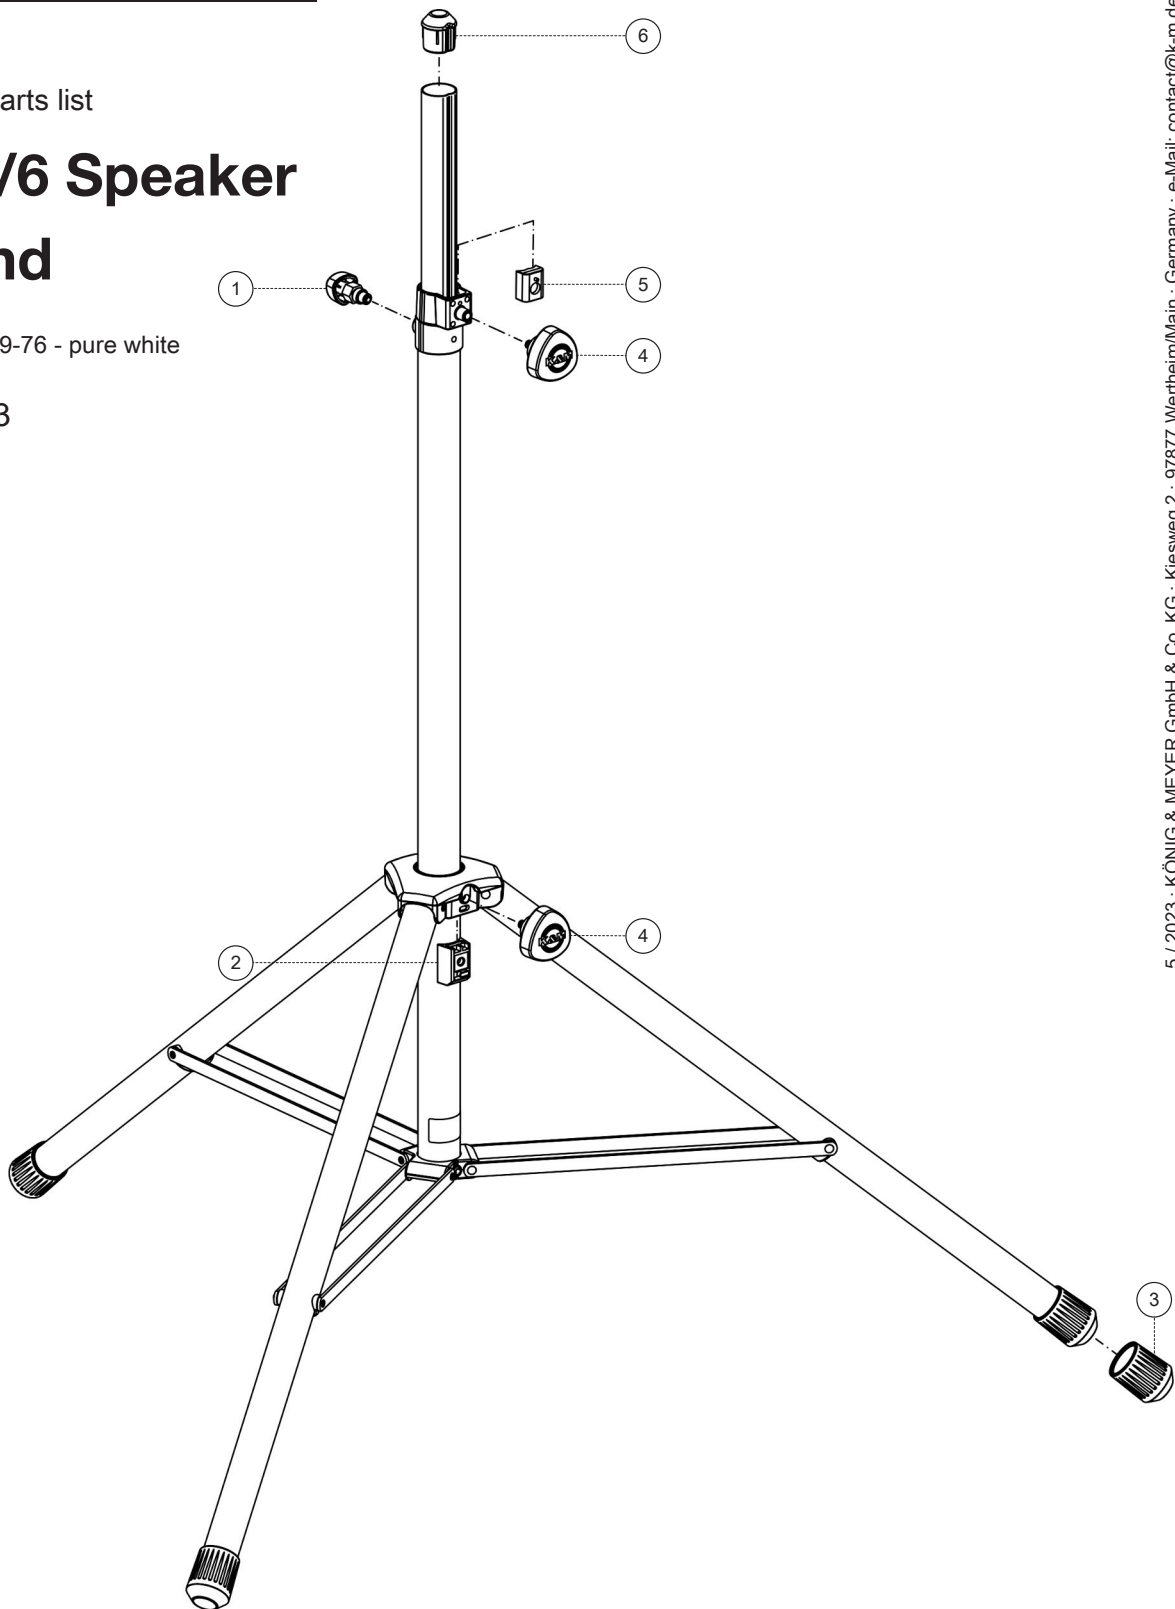

Spare parts list

214/6 Speaker stand

21460-009-76 - pure white

*Rev 03

Position	Description	Article No.	Quantity
1	Spring-loaded bolt complete	6-21460-5-57	1
2	Clamping element with pin R21	6-86735-1-55	1
3	End cap	01-84-935-57	3
4	Clamping screw with logo M8 x 16/33 mm	01-82-763-57	2
5	Clamping element with slot R17	6-86710-1-55	1
6	Mounting aid	01-84-995-62	1