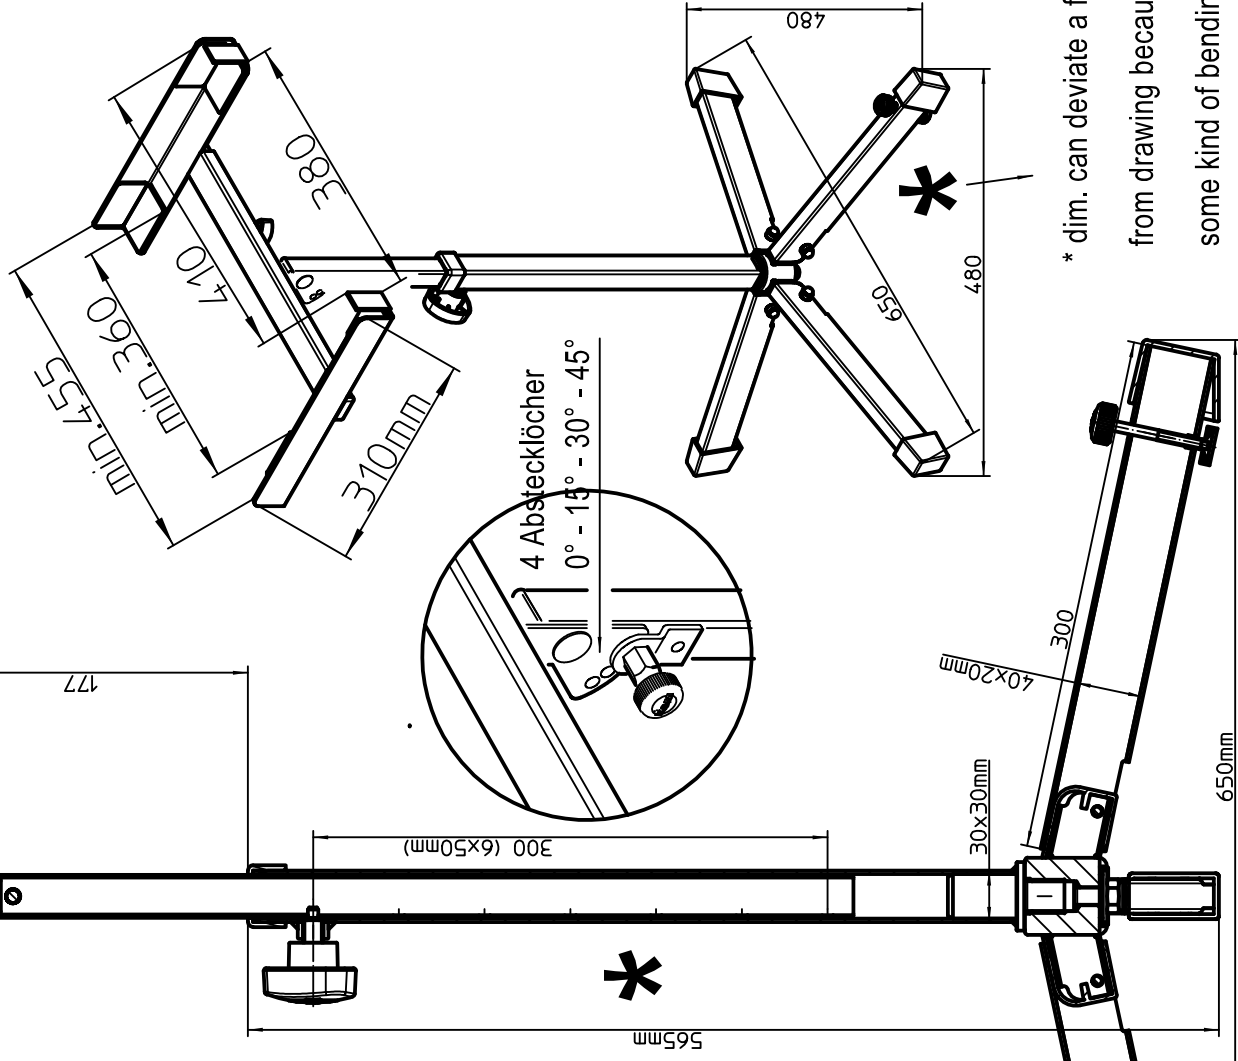

28075

Geräteständer

Höhenverstellung & Rohrklemmung

* dim. can deviate a few mm from drawing because of some kind of bending ..