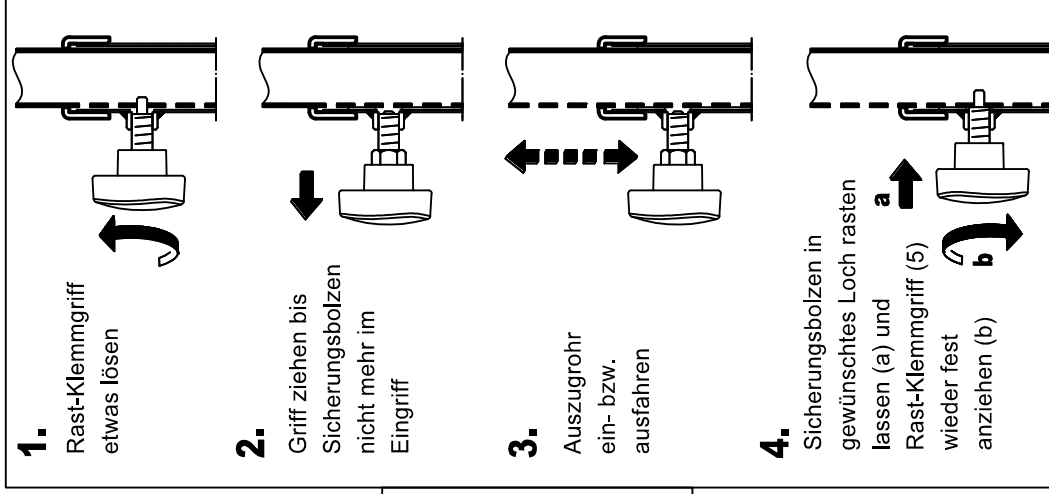

28075

Geräteständer

Höhenverstellung & Rohrklemmung

* dim. can deviate a few mm from drawing because of some kind of bending ..