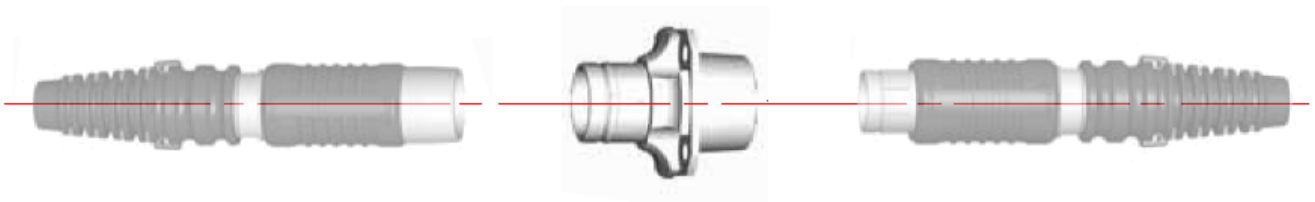

Fischer 1051 DS-K Panel Coupler

Mates with Fischer KE 1051 connectors

Mates with Fischer SE 1051 connector

Square flange mount coupler allowing connection between cable plug-to-socket through a panel. 1051 series couplers and feedthroughs are completely compatible with Triax HD pro+ connectors.

Feedthrough part number	Suitable for
DS-K 1051 A004	SE with KE connections