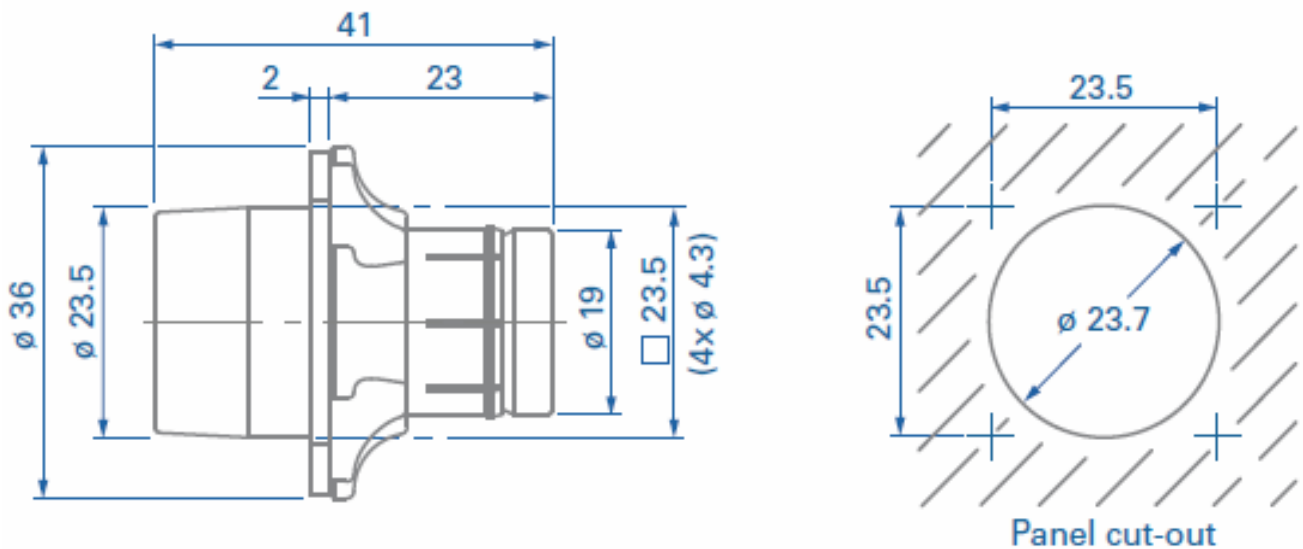

Fischer 1051 DS-K Panel Coupler

Mates with Fischer KE 1051 connectors

Mates with Fischer SE 1051 connector

Square flange mount coupler allowing connection between cable plug-to-socket through a panel. 1051 series couplers and feedthroughs are completely compatible with Triax HD pro+ connectors.

Feedthrough part number	Suitable for
DS-K 1051 A004	SE with KE connections