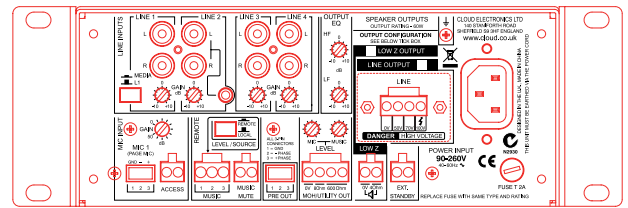

MA60, MA60 Media - Mixer Amplifiers

General Description

The MA60MEDIA is an exciting new development from Cloud Electronics, combining for the first time the proven versatility of Cloud mixer-amplifiers with the convenience of an on-board media player in a single compact (2U, half-rack width) unit, and at a very keen price point. The MA60MEDIA will find many applications in the Retail, Hospitality, Licensed Premises and other entertainment markets.

The MA60MEDIA plays MP3 or WMA files directly from a USB device or SD memory card plugged into the front panel of the unit. All standard data rates and sampling frequencies are supported. A simple set of playback controls is provided on the front panel.

A balanced mic input is included (phantom power available), which is mixed with one of four music inputs; one of these may be the internal music player. Music input 2 is provided with a 3.5 mm jack input for easy connection of a portable music player, laptop or similar. Separate front panel control of music and mic levels is provided, and music source selection and level may be controlled remotely if wished. The built-in 60 W power amplifier can drive both low-impedance loudspeakers,

The unit may be configured to suit most paging systems: the mic input may be activated by voice (VOX) or short-to-ground access connections and music input 4 may have priority over any other selected to facilitate connection of a digital sound store or similar device. A further option permits the mic input to be connected to the phone system, enabling paging to be originated from an extension.