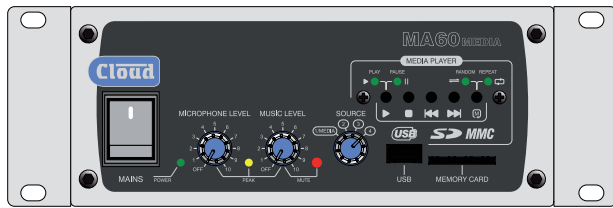

MA60, MA60 Media - Mixer Amplifiers

General Description

The MA60MEDIA is an exciting new development from Cloud Electronics, combining for the first time the proven versatility of Cloud mixer-amplifiers with the convenience of an on-board media player in a single compact (2U, half-rack width) unit, and at a very keen price point. The MA60MEDIA will find many applications in the Retail, Hospitality, Licensed Premises and other entertainment markets.

The MA60MEDIA plays MP3 or WMA files directly from a USB device or SD memory card plugged into the front panel of the unit. All standard data rates and sampling frequencies are supported. A simple set of playback controls is provided on the front panel.

A balanced mic input is included (phantom power available), which is mixed with one of four music inputs; one of these may be the internal music player. Music input 2 is provided with a 3.5 mm jack input for easy connection of a portable music player, laptop or similar. Separate front panel control of music and mic levels is provided, and music source selection and level may be controlled remotely if wished. The built-in 60 W power amplifier can drive both low-impedance loudspeakers,

A Music Mute input is provided (selectable NC/NO), to provide easy conformity with Local Authority Fire regulations.

As with most other Cloud audio products, optional Bose® EQ cards may be fitted.

- Four-input mixer-amplifier with integral 60 W mono power amplifier
- Built-in digital music player supports MP3 and WMA files at all standard data rates/sample frequencies
- Gain trims on all inputs
- Electronically-balanced mic input
- Front panel control of music source/level and mic level
- 3.5 mm jack input (LINE 2) for MP3 player; laptop, etc.
- Overall HF & LF EQ adjustment
- Short-to-ground access connector or VOX-triggered paging on mic input