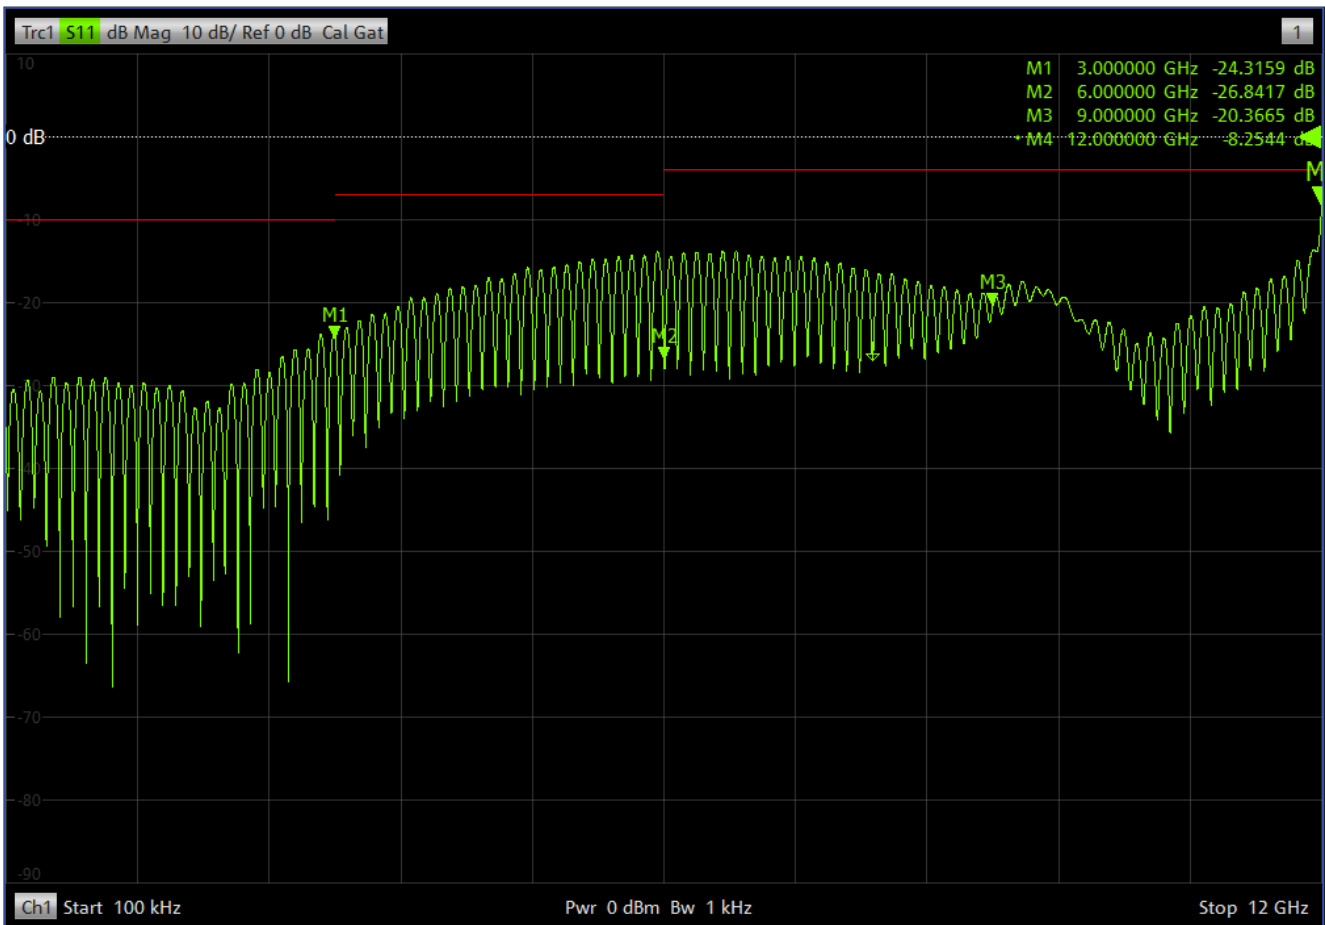

CANFORD microMUSA 12G 4K UHD PATCHCORDS

Mechanical

RoHS3 Compliant	Yes	
Mating Cycles	5000	
Mating Force	10N max	
Un-Coupling Force	25N max	
Cable retention	150N	
Cable Diameter	4.2mm (nom)	
Weight	4.85g/connector	32g/m (Cable)

Environmental

Operating Temperature	-30 to +70 Deg C
IP Rating (Mated)	IP30

Materials

Centre Contact	Beryllium Copper
Outer Contact	Phosphor Bronze
Insulator	PTFE
Centre Contact Plating	Gold
Outer Contact Plating	Nickel

Connector

Performance

(1m Cable Assembly)

Return Loss	3Ghz	-24.31 dB
	6Ghz	-26.84 dB
	9Ghz	-20.36 dB
	12Ghz	- 8.25 dB