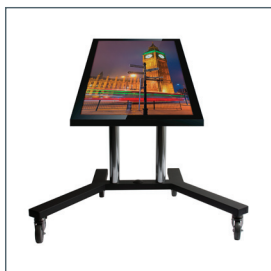

Mounts screen in landscape or portrait style