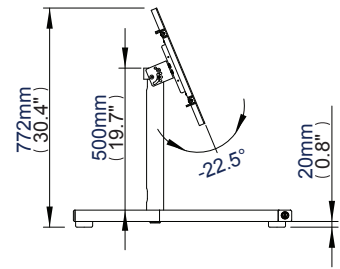

#### PROINSTALL™

**MAXIMUM FIXING DIMENSIONS**  
HORIZONTAL: 755mm (29.7") VERTICAL: 410mm (16.1")

### Low Level Flat Screen Trolley

Designed for touch screens up to 65" (165cm) / 70kg (154lbs)

- Fits screens with mounting patterns up to 755mm (29.7") x 410mm (16.1") including VESA patterns up to 600 x 400mm
- Adjustable tilt of 90° with fixed positions of 0°, -22.5°, -45°, -67.5° and -90°
- Mounts screen in landscape or portrait style
- Non-marking 4" locking/braked castors included
- Also supplied with optional screw in levelling feet
- 0.5m Ø60mm poles supplied with cable management holes
- Trolley Dimensions (including wheels):  
Height: 832mm (32.8")\*  
Depth: 774mm (30.5")  
Width: 1130mm (44.5")
- Colours Available:  
Black Base with Black Poles,  
Black Base with Chrome Poles and  
Silver Base with Chrome Poles

### Low Level Flat Screen Trolley Designed for screens up to 65"

For more information please visit [www.btechavmounts.com/BT8540](http://www.btechavmounts.com/BT8540)

**BT8540**

Front view

Side view with Castors

Side view with Levelling Feet

Minimum Tilt

Maximum Tilt

Base

Universal Interface Plate

VESA Interface Plate

Colour:	Order Ref:	EAN Code:	Master Carton Qty:	Inner Carton Qty:	Master Carton Weight:	Master Carton Cube:
Black Base & Black Poles	BT8540/BB	5019318089336	0.5/0.5	0/0	11.3kg (24.91lbs) / 17kg (37.40lbs)	0.075cbm (2.66cuft) / 0.037cbm (1.31cuft)
Black Base & Chrome Poles	BT8540/BC	5019318089343	0.5/0.5	0/0	11.3kg (24.91lbs) / 17kg (37.40lbs)	0.075cbm (2.66cuft) / 0.037cbm (1.31cuft)
Silver Base & Chrome Poles	BT8540/SC	5019318089350	0.5/0.5	0/0	11.3kg (24.91lbs) / 17kg (37.40lbs)	0.075cbm (2.66cuft) / 0.037cbm (1.31cuft)