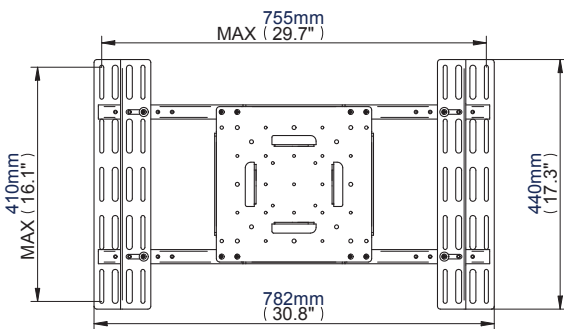

#### PROINSTALL™

**MAXIMUM FIXING DIMENSIONS**  
HORIZONTAL: 755mm (29.7") VERTICAL: 410mm (16.1")

### Low Level Flat Screen Trolley

Designed for touch screens up to 65" (165cm) / 70kg (154lbs)

- Fits screens with mounting patterns up to 755mm (29.7") x 410mm (16.1") including VESA patterns up to 600 x 400mm
- Adjustable tilt of 90° with fixed positions of 0°, -22.5°, -45°, -67.5° and -90°
- Mounts screen in landscape or portrait style
- Non-marking 4" locking/braked castors included
- Also supplied with optional screw in levelling feet
- 0.5m Ø60mm poles supplied with cable management holes
- Trolley Dimensions (including wheels):  
Height: 832mm (32.8")\*  
Depth: 774mm (30.5")  
Width: 1130mm (44.5")
- Colours Available:  
Black Base with Black Poles,  
Black Base with Chrome Poles and  
Silver Base with Chrome Poles

### Low Level Flat Screen Trolley Designed for screens up to 65"

For more information please visit [www.btechavmounts.com/BT8540](http://www.btechavmounts.com/BT8540)

**BT8540**

Front view

Side view with Castors

Side view with Levelling Feet

Minimum Tilt

Maximum Tilt

Base

Universal Interface Plate

VESA Interface Plate

Colour:	Order Ref:	EAN Code:	Master Carton Qty:	Inner Carton Qty:	Master Carton Weight:	Master Carton Cube:
Black Base & Black Poles	BT8540/BB	5019318089336	0.5/0.5	0/0	11.3kg (24.91lbs) / 17kg (37.40lbs)	0.075cbm (2.66cuft) / 0.037cbm (1.31cuft)
Black Base & Chrome Poles	BT8540/BC	5019318089343	0.5/0.5	0/0	11.3kg (24.91lbs) / 17kg (37.40lbs)	0.075cbm (2.66cuft) / 0.037cbm (1.31cuft)
Silver Base & Chrome Poles	BT8540/SC	5019318089350	0.5/0.5	0/0	11.3kg (24.91lbs) / 17kg (37.40lbs)	0.075cbm (2.66cuft) / 0.037cbm (1.31cuft)