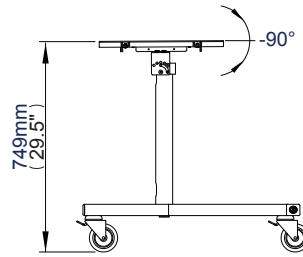

### Low Level Flat Screen Trolley

Designed for touch screens up to 65" (165cm) / 70kg (154lbs)

- Fits screens with mounting patterns up to 755mm (29.7") x 410mm (16.1") including VESA patterns up to 600 x 400mm
- Adjustable tilt of 90° with fixed positions of 0°, -22.5°, -45°, -67.5° and -90°
- Mounts screen in landscape or portrait style
- Non-marking 4" locking/braked castors included
- Also supplied with optional screw in levelling feet
- 0.5m Ø60mm poles supplied with cable management holes
- Trolley Dimensions (including wheels):  
Height: 832mm (32.8")\*  
Depth: 774mm (30.5")  
Width: 1130mm (44.5")
- Colours Available:  
Black Base with Black Poles,  
Black Base with Chrome Poles and  
Silver Base with Chrome Poles

### Low Level Flat Screen Trolley Designed for screens up to 65"

For more information please visit [www.btechavmounts.com/BT8540](http://www.btechavmounts.com/BT8540)

**BT8540**

Front view

Side view with Castors

Side view with Levelling Feet

Minimum Tilt

Maximum Tilt

Base

Universal Interface Plate

VESA Interface Plate

Colour:	Order Ref:	EAN Code:	Master Carton Qty:	Inner Carton Qty:	Master Carton Weight:	Master Carton Cube:
Black Base & Black Poles	BT8540/BB	5019318089336	0.5/0.5	0/0	11.3kg (24.91lbs) / 17kg (37.40lbs)	0.075cbm (2.66cuft) / 0.037cbm (1.31cuft)
Black Base & Chrome Poles	BT8540/BC	5019318089343	0.5/0.5	0/0	11.3kg (24.91lbs) / 17kg (37.40lbs)	0.075cbm (2.66cuft) / 0.037cbm (1.31cuft)
Silver Base & Chrome Poles	BT8540/SC	5019318089350	0.5/0.5	0/0	11.3kg (24.91lbs) / 17kg (37.40lbs)	0.075cbm (2.66cuft) / 0.037cbm (1.31cuft)