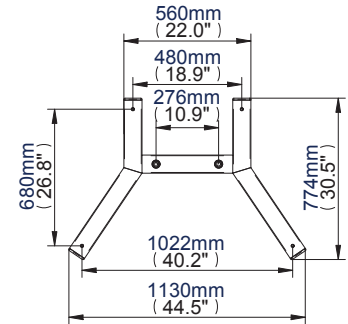

#### PROINSTALL™

**MAXIMUM FIXING DIMENSIONS**  
HORIZONTAL: 755mm (29.7") VERTICAL: 410mm (16.1")

### Low Level Flat Screen Trolley

Designed for touch screens up to 65" (165cm) / 70kg (154lbs)

- Fits screens with mounting patterns up to 755mm (29.7") x 410mm (16.1") including VESA patterns up to 600 x 400mm
- Adjustable tilt of 90° with fixed positions of 0°, -22.5°, -45°, -67.5° and -90°
- Mounts screen in landscape or portrait style
- Non-marking 4" locking/braked castors included
- Also supplied with optional screw in levelling feet
- 0.5m Ø60mm poles supplied with cable management holes
- Trolley Dimensions (including wheels):  
Height: 832mm (32.8")\*  
Depth: 774mm (30.5")  
Width: 1130mm (44.5")
- Colours Available:  
Black Base with Black Poles,  
Black Base with Chrome Poles and  
Silver Base with Chrome Poles

### Low Level Flat Screen Trolley Designed for screens up to 65"

For more information please visit [www.btechavmounts.com/BT8540](http://www.btechavmounts.com/BT8540)

**BT8540**

Front view

Side view with Castors

Side view with Levelling Feet

Minimum Tilt

Maximum Tilt

Base

Universal Interface Plate

VESA Interface Plate

Colour:	Order Ref:	EAN Code:	Master Carton Qty:	Inner Carton Qty:	Master Carton Weight:	Master Carton Cube:
Black Base & Black Poles	BT8540/BB	5019318089336	0.5/0.5	0/0	11.3kg (24.91lbs) / 17kg (37.40lbs)	0.075cbm (2.66cuft) / 0.037cbm (1.31cuft)
Black Base & Chrome Poles	BT8540/BC	5019318089343	0.5/0.5	0/0	11.3kg (24.91lbs) / 17kg (37.40lbs)	0.075cbm (2.66cuft) / 0.037cbm (1.31cuft)
Silver Base & Chrome Poles	BT8540/SC	5019318089350	0.5/0.5	0/0	11.3kg (24.91lbs) / 17kg (37.40lbs)	0.075cbm (2.66cuft) / 0.037cbm (1.31cuft)