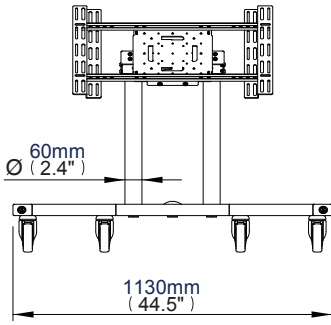

Low Level Flat Screen Trolley Designed for screens up to 65"

For more information please visit www.btechavmounts.com/BT8540

BT8540

Front view