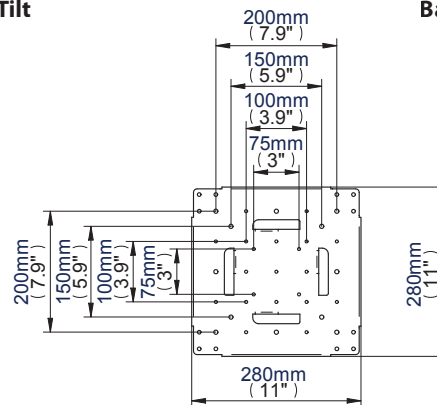

#### PROINSTALL™

**MAXIMUM FIXING DIMENSIONS**  
HORIZONTAL: 755mm (29.7") VERTICAL: 410mm (16.1")

### Low Level Flat Screen Trolley

Designed for touch screens up to 65" (165cm) / 70kg (154lbs)

- Fits screens with mounting patterns up to 755mm (29.7") x 410mm (16.1") including VESA patterns up to 600 x 400mm
- Adjustable tilt of 90° with fixed positions of 0°, -22.5°, -45°, -67.5° and -90°
- Mounts screen in landscape or portrait style
- Non-marking 4" locking/braked castors included
- Also supplied with optional screw in levelling feet
- 0.5m Ø60mm poles supplied with cable management holes
- Trolley Dimensions (including wheels):  
Height: 832mm (32.8")\*  
Depth: 774mm (30.5")  
Width: 1130mm (44.5")
- Colours Available:  
Black Base with Black Poles,  
Black Base with Chrome Poles and  
Silver Base with Chrome Poles

### Low Level Flat Screen Trolley Designed for screens up to 65"

For more information please visit [www.btechavmounts.com/BT8540](http://www.btechavmounts.com/BT8540)

**BT8540**

Front view

Side view with Castors

Side view with Levelling Feet

Minimum Tilt

Maximum Tilt

Base

Universal Interface Plate

VESA Interface Plate

Colour:	Order Ref:	EAN Code:	Master Carton Qty:	Inner Carton Qty:	Master Carton Weight:	Master Carton Cube:
Black Base & Black Poles	BT8540/BB	5019318089336	0.5/0.5	0/0	11.3kg (24.91lbs) / 17kg (37.40lbs)	0.075cbm (2.66cuft) / 0.037cbm (1.31cuft)
Black Base & Chrome Poles	BT8540/BC	5019318089343	0.5/0.5	0/0	11.3kg (24.91lbs) / 17kg (37.40lbs)	0.075cbm (2.66cuft) / 0.037cbm (1.31cuft)
Silver Base & Chrome Poles	BT8540/SC	5019318089350	0.5/0.5	0/0	11.3kg (24.91lbs) / 17kg (37.40lbs)	0.075cbm (2.66cuft) / 0.037cbm (1.31cuft)