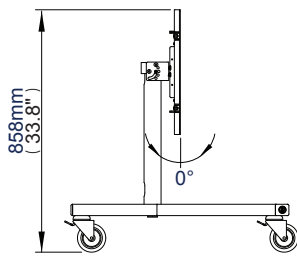

### Low Level Flat Screen Trolley Designed for screens up to 65"

For more information please visit [www.btechavmounts.com/BT8540](http://www.btechavmounts.com/BT8540)

**BT8540**

Front view

Side view with Castors

Side view with Levelling Feet

Minimum Tilt

Maximum Tilt

Base

Universal Interface Plate

VESA Interface Plate

Colour:	Order Ref:	EAN Code:	Master Carton Qty:	Inner Carton Qty:	Master Carton Weight:	Master Carton Cube:
Black Base & Black Poles	BT8540/BB	5019318089336	0.5/0.5	0/0	11.3kg (24.91lbs) / 17kg (37.40lbs)	0.075cbm (2.66cuft) / 0.037cbm (1.31cuft)
Black Base & Chrome Poles	BT8540/BC	5019318089343	0.5/0.5	0/0	11.3kg (24.91lbs) / 17kg (37.40lbs)	0.075cbm (2.66cuft) / 0.037cbm (1.31cuft)
Silver Base & Chrome Poles	BT8540/SC	5019318089350	0.5/0.5	0/0	11.3kg (24.91lbs) / 17kg (37.40lbs)	0.075cbm (2.66cuft) / 0.037cbm (1.31cuft)