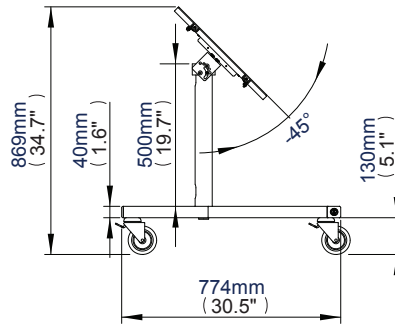

#### PROINSTALL™

**MAXIMUM FIXING DIMENSIONS**  
HORIZONTAL: 755mm (29.7") VERTICAL: 410mm (16.1")

### Low Level Flat Screen Trolley

Designed for touch screens up to 65" (165cm) / 70kg (154lbs)

- Fits screens with mounting patterns up to 755mm (29.7") x 410mm (16.1") including VESA patterns up to 600 x 400mm
- Adjustable tilt of 90° with fixed positions of 0°, -22.5°, -45°, -67.5° and -90°
- Mounts screen in landscape or portrait style
- Non-marking 4" locking/braked castors included
- Also supplied with optional screw in levelling feet
- 0.5m Ø60mm poles supplied with cable management holes
- Trolley Dimensions (including wheels):  
Height: 832mm (32.8")\*  
Depth: 774mm (30.5")  
Width: 1130mm (44.5")
- Colours Available:  
Black Base with Black Poles,  
Black Base with Chrome Poles and  
Silver Base with Chrome Poles

### Low Level Flat Screen Trolley Designed for screens up to 65"

For more information please visit [www.btechavmounts.com/BT8540](http://www.btechavmounts.com/BT8540)

**BT8540**

Front view

Side view with Castors

Side view with Levelling Feet

Minimum Tilt

Maximum Tilt

Base

Universal Interface Plate

VESA Interface Plate

Colour:	Order Ref:	EAN Code:	Master Carton Qty:	Inner Carton Qty:	Master Carton Weight:	Master Carton Cube:
Black Base & Black Poles	BT8540/BB	5019318089336	0.5/0.5	0/0	11.3kg (24.91lbs) / 17kg (37.40lbs)	0.075cbm (2.66cuft) / 0.037cbm (1.31cuft)
Black Base & Chrome Poles	BT8540/BC	5019318089343	0.5/0.5	0/0	11.3kg (24.91lbs) / 17kg (37.40lbs)	0.075cbm (2.66cuft) / 0.037cbm (1.31cuft)
Silver Base & Chrome Poles	BT8540/SC	5019318089350	0.5/0.5	0/0	11.3kg (24.91lbs) / 17kg (37.40lbs)	0.075cbm (2.66cuft) / 0.037cbm (1.31cuft)