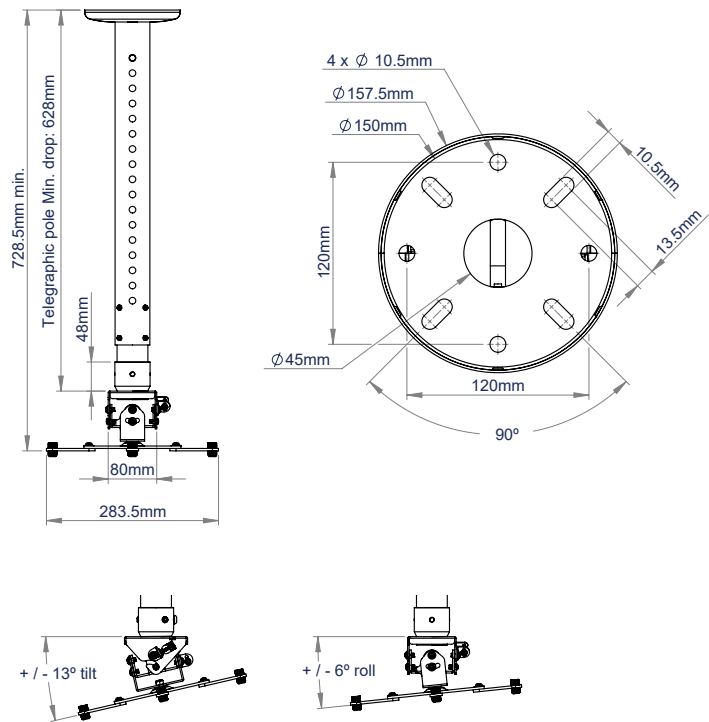

### SPECIFICATION

|                              |            |
|------------------------------|------------|
| Max load                     | 25kg       |
| Tilt (pitch)                 | +/- 13°    |
| Roll                         | +/- 6°     |
| Yaw                          | 360°       |
| Adjustable ceiling drop      | 728-1128mm |
| Max distance between fixings | 493mm      |

### FEATURES

- Adjustable drop in 25mm increments for the perfect positioning of projector height
- Integrated cable management for a smart installation
- Security locking screws and Allen key provided for a secure installation
- Unique 'Carousel' mounting plate for universal compatibility
- Suitable for projectors using M2.5, M3, M4, M5 and M6 fixings

Adjustable drop in 25mm increments for the perfect height positioning

Features easy tilt, roll and swivel functions

The BT899-AD has a maximum drop of up to 1137mm

Micro-adjustment feature is ideal for short throw projectors

BT899XL-AD With Long Legs

BT899XL-AD With Short Legs

PACKING INFORMATION

| ORDER REF:   | COLOUR | EAN CODE:     | CARTON QTY: | CARTON WEIGHT: | CARTON CUBE: |
|--------------|--------|---------------|-------------|----------------|--------------|
| BT899XL-AD/B | Black  | 5019318761140 | 1           | 6.52kg         | 0.02cbm      |