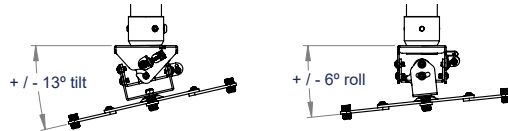

### SPECIFICATION

|                              |            |
|------------------------------|------------|
| Max load                     | 25kg       |
| Tilt (pitch)                 | +/- 13°    |
| Roll                         | +/- 6°     |
| Yaw                          | 360°       |
| Adjustable ceiling drop      | 728-1128mm |
| Max distance between fixings | 493mm      |

### FEATURES

- Adjustable drop in 25mm increments for the perfect positioning of projector height
- Integrated cable management for a smart installation
- Security locking screws and Allen key provided for a secure installation
- Unique 'Carousel' mounting plate for universal compatibility
- Suitable for projectors using M2.5, M3, M4, M5 and M6 fixings

Adjustable drop in 25mm increments for the perfect height positioning

Features easy tilt, roll and swivel functions

The BT899-AD has a maximum drop of up to 1137mm

Micro-adjustment feature is ideal for short throw projectors

BT899XL-AD With Long Legs

BT899XL-AD With Short Legs

PACKING INFORMATION

| ORDER REF:   | COLOUR | EAN CODE:     | CARTON QTY: | CARTON WEIGHT: | CARTON CUBE: |
|--------------|--------|---------------|-------------|----------------|--------------|
| BT899XL-AD/B | Black  | 5019318761140 | 1           | 6.52kg         | 0.02cbm      |