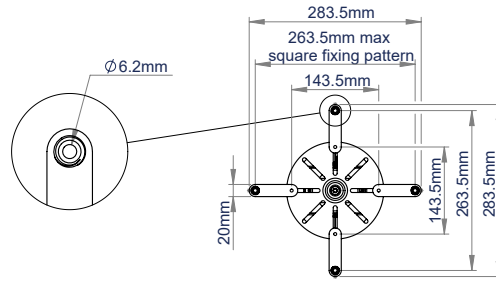

### SPECIFICATION

|                              |            |
|------------------------------|------------|
| Max load                     | 25kg       |
| Tilt (pitch)                 | +/- 13°    |
| Roll                         | +/- 6°     |
| Yaw                          | 360°       |
| Adjustable ceiling drop      | 728-1128mm |
| Max distance between fixings | 493mm      |

### FEATURES

- Adjustable drop in 25mm increments for the perfect positioning of projector height
- Integrated cable management for a smart installation
- Security locking screws and Allen key provided for a secure installation
- Unique 'Carousel' mounting plate for universal compatibility
- Suitable for projectors using M2.5, M3, M4, M5 and M6 fixings

Adjustable drop in 25mm increments for the perfect height positioning

Features easy tilt, roll and swivel functions

The BT899-AD has a maximum drop of up to 1137mm

Micro-adjustment feature is ideal for short throw projectors

BT899XL-AD With Long Legs

BT899XL-AD With Short Legs

PACKING INFORMATION

| ORDER REF:   | COLOUR | EAN CODE:     | CARTON QTY: | CARTON WEIGHT: | CARTON CUBE: |
|--------------|--------|---------------|-------------|----------------|--------------|
| BT899XL-AD/B | Black  | 5019318761140 | 1           | 6.52kg         | 0.02cbm      |