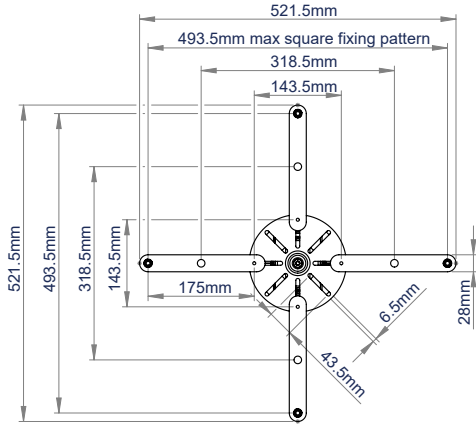

### SPECIFICATION

|                              |            |
|------------------------------|------------|
| Max load                     | 25kg       |
| Tilt (pitch)                 | +/- 13°    |
| Roll                         | +/- 6°     |
| Yaw                          | 360°       |
| Adjustable ceiling drop      | 728-1128mm |
| Max distance between fixings | 493mm      |

### FEATURES

- Adjustable drop in 25mm increments for the perfect positioning of projector height
- Integrated cable management for a smart installation
- Security locking screws and Allen key provided for a secure installation
- Unique 'Carousel' mounting plate for universal compatibility
- Suitable for projectors using M2.5, M3, M4, M5 and M6 fixings

Adjustable drop in 25mm increments for the perfect height positioning

Features easy tilt, roll and swivel functions

The BT899-AD has a maximum drop of up to 1137mm

Micro-adjustment feature is ideal for short throw projectors

BT899XL-AD With Long Legs

BT899XL-AD With Short Legs

PACKING INFORMATION

| ORDER REF:   | COLOUR | EAN CODE:     | CARTON QTY: | CARTON WEIGHT: | CARTON CUBE: |
|--------------|--------|---------------|-------------|----------------|--------------|
| BT899XL-AD/B | Black  | 5019318761140 | 1           | 6.52kg         | 0.02cbm      |