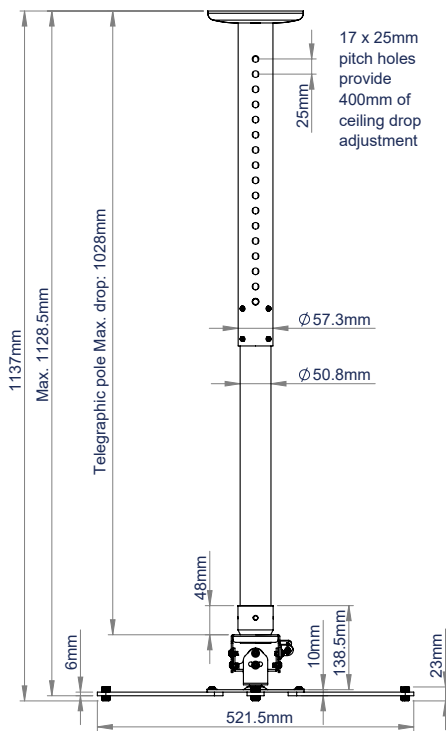

### SPECIFICATION

|                              |            |
|------------------------------|------------|
| Max load                     | 25kg       |
| Tilt (pitch)                 | +/- 13°    |
| Roll                         | +/- 6°     |
| Yaw                          | 360°       |
| Adjustable ceiling drop      | 728-1128mm |
| Max distance between fixings | 493mm      |

### FEATURES

- Adjustable drop in 25mm increments for the perfect positioning of projector height
- Integrated cable management for a smart installation
- Security locking screws and Allen key provided for a secure installation
- Unique 'Carousel' mounting plate for universal compatibility
- Suitable for projectors using M2.5, M3, M4, M5 and M6 fixings

Adjustable drop in 25mm increments for the perfect height positioning

Features easy tilt, roll and swivel functions

The BT899-AD has a maximum drop of up to 1137mm

Micro-adjustment feature is ideal for short throw projectors

BT899XL-AD With Long Legs

BT899XL-AD With Short Legs

PACKING INFORMATION

| ORDER REF:   | COLOUR | EAN CODE:     | CARTON QTY: | CARTON WEIGHT: | CARTON CUBE: |
|--------------|--------|---------------|-------------|----------------|--------------|
| BT899XL-AD/B | Black  | 5019318761140 | 1           | 6.52kg         | 0.02cbm      |