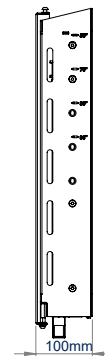

SIDE VIEW

PACKING INFORMATION

COLOUR:	ORDER REF:	EAN CODE:	MASTER CARTON QTY:	INNER CARTON QTY:	MASTER CARTON WEIGHT:	MASTER CARTON CUBE:
Black	BT7885/B	5019318305108	1	0	21.8kg	0.094cbm

ACCESSORIES AND RELATED PRODUCTS