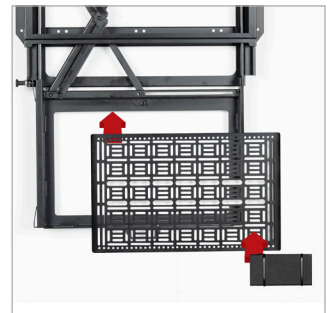

EASY ACCESS TO AV EQUIPMENT

BT7885

FLAT SCREEN WALL MOUNT WITH PULL-DOWN AV STORAGE TRAY

The BT7885 is a screen mounting solution with an integrated pull-down tray for storing AV equipment behind the screen. Featuring a quick release equipment interface plate which can be separated from the mount, AV equipment can be easily added or removed from the install without needing to remove the screen first. The tray mechanism is tool-less for ease and speed of use, with the option to add a padlock (not included) to help prevent unauthorised access to the equipment. To ensure cables do not get tangled or pinched when the tray is opened and closed, an integrated cable management track moves in unison with the tray. The BT7885 is suitable for wall mounting as well as to B-Tech's System 2 poles and System X/Mode-AL columns.

FEATURES

- Flat screen mount designed to hold & hide AV accessories
- Tool-less operation & assisted release of the AV storage tray
- Accessories can be accessed without screen removal
- Interface arms include levelling screws to adjust the screen height
- Locks in closed & open positions & can be secured with a padlock (*not included*)
- Keyhole wall mounting for easy installation
- Compatible with B-Tech's System X, Mode-AL columns & B-Tech collars for pole mounted installations

86"
218cm

VESA 600 x 400

70KG

8KG

SCREEN AV EQUIPMENT

All accessories can be accessed, removed or added when in open position without screen removal

Tool-less operation of tray

Screen size markings to adjust mount to fit all screens from 49"-86"

Quick release function of tray so equipment can be easily added, removed or serviced

FRONT VIEW

REAR VIEW

SIDE VIEW

49" SCREEN - OPEN

49" SCREEN - CLOSED

86" SCREEN - OPEN

86" SCREEN - CLOSED