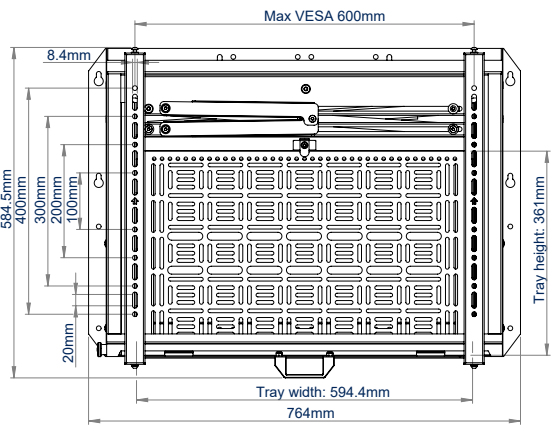

FRONT VIEW

PACKING INFORMATION

COLOUR:	ORDER REF:	EAN CODE:	MASTER CARTON QTY:	INNER CARTON QTY:	MASTER CARTON WEIGHT:	MASTER CARTON CUBE:
Black	BT7885/B	5019318305108	1	0	21.8kg	0.094cbm

ACCESSORIES AND RELATED PRODUCTS