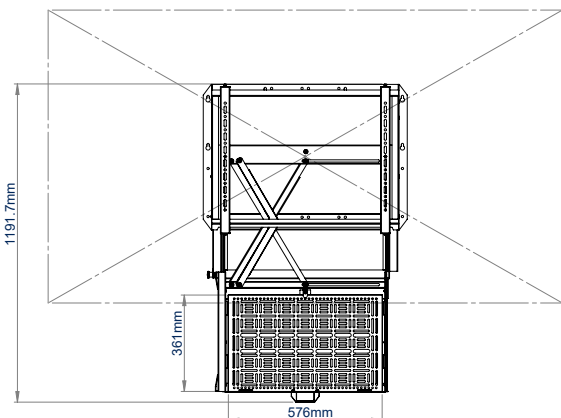

86" SCREEN - OPEN