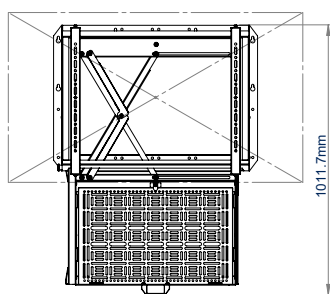

49" SCREEN - OPEN