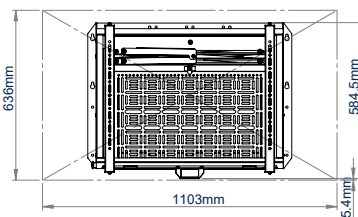

49" SCREEN - CLOSED