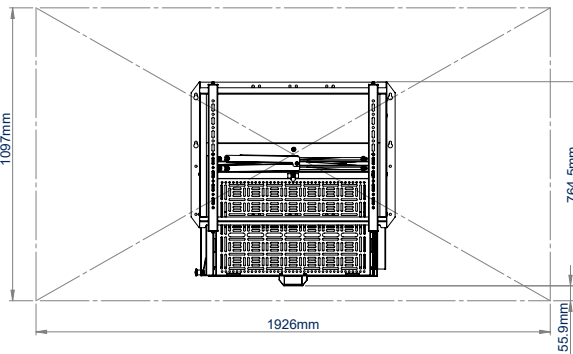

86" SCREEN - CLOSED

PACKING INFORMATION

COLOUR:	ORDER REF:	EAN CODE:	MASTER CARTON QTY:	INNER CARTON QTY:	MASTER CARTON WEIGHT:	MASTER CARTON CUBE:
Black	BT7885/B	5019318305108	1	0	21.8kg	0.094cbm