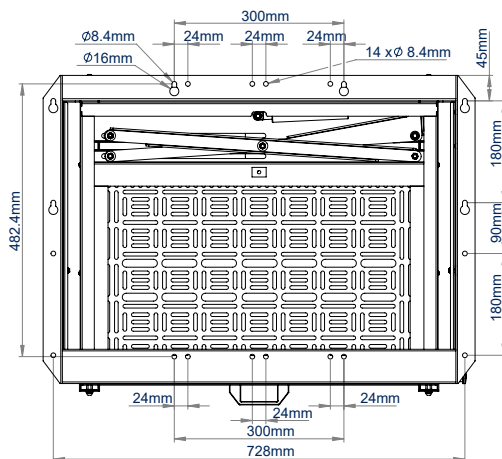

REAR VIEW

PACKING INFORMATION

COLOUR:	ORDER REF:	EAN CODE:	MASTER CARTON QTY:	INNER CARTON QTY:	MASTER CARTON WEIGHT:	MASTER CARTON CUBE:
Black	BT7885/B	5019318305108	1	0	21.8kg	0.094cbm

ACCESSORIES AND RELATED PRODUCTS