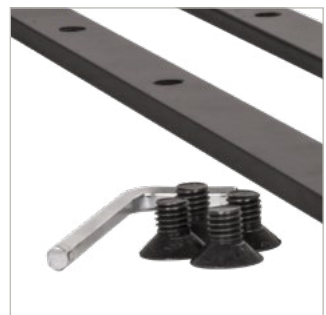

## INTERFACE ADAPTOR ARMS FOR VESA® 600 X 400

Designed to increase the VESA mounting pattern of smaller mounts to accommodate larger screens, the BT7564 allows VESA 400 fixings to be increased to VESA 600. These adaptor arms are ultra-slim to keep the depth of the install to a minimum and can be used with a large variety of existing B-Tech products, such as the BT8310, BT8311 and System X interface arms. All mounting hardware included.

### SPECIFICATION

VESA® compatibility	600mm
Max load	dependent on mount to which the BT7564 is attached
Depth increase to the install	6mm
Colour	Black

### FEATURES

- Allows VESA 400 fixings to be increased to VESA 600
- Can be used for both landscape and portrait installations
- Adaptor arms are ultra-slim to keep the depth of the install to a minimum
- Can be used with a large variety of B-Tech products such as the BT8310, BT8311 and System X™ Interface Arms
- Easily fixes onto interface plates / arms using the screws provided

Can be used to accommodate both landscape and portrait installations

Adaptor arms are ultra-slim to keep the depth of the install to a minimum

Can be used with a large variety of existing B-Tech products such as the BT8310, BT8311 and System X™ Interface Arms