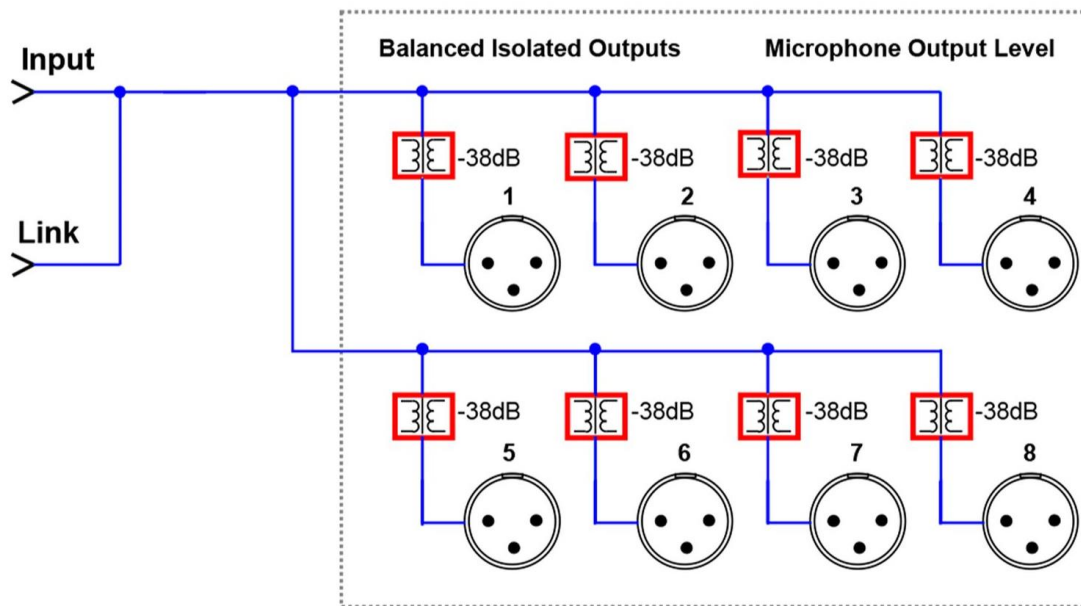

APB-P008 IW-EX

- Audio Press Box –Passive in wall Expander unit, 8 MIC Outputs

FEATURES

- 8 High quality balanced Outputs, each Output is independent transformer isolated
- MIC Output level.

Note: **Source: Balanced Line Output of professional audio equipment.**

Audio Press Box[®]

BLOCK DIAGRAM APB-P008 IW-EX

TECHNICAL SPECIFICATION

Type	Expander
Groups	1
Inputs	1
Input connectors	ballanced, 3-pin phoenix connector
Max. input level	Line: +24dBu
Input Impedance	2,5kOhm
Ouputs	8 MIC level (-38dBu) 1 Input link (Line level)
Oouput connectors	ballanced, XLR-M connector
Transformer isolated outputs	Yes (each output)
Nominal Output level	-38dBu (0dBu on the input)
Maximum Output level	-14dBu (no load) -20dBu (150 Ohm)
Output Impedance	150 Ohm
Frequency Response	10Hz to 30kHz/-1dB