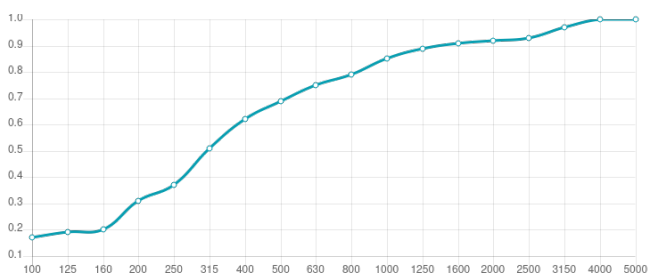

Features

Type:
Absorber

Absorption Range:
500 Hz to 5000 Hz

Acoustic Class:
D | $(\alpha_w) = 0,45$

Purpose

High frequency absorption

Recommended for

- Home Studio
- Vocal Booth

Performance

Add-ons

Fixing Systems:

Self-adhesive, providing straight-forward installation

Dimensions

FG - SF | 555x257x30mm

Weight

0.16 Kg