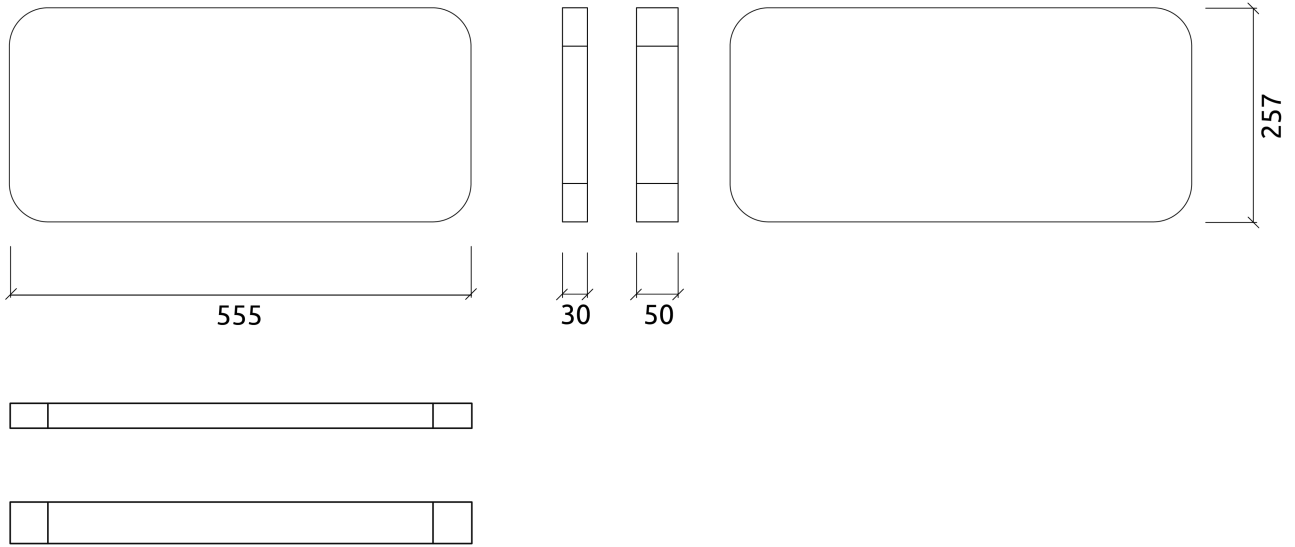

Performance

Add-ons

Fixing Systems:

Self-adhesive, providing straight-forward installation

Dimensions

FG - SF | 555x257x30mm

Weight

0.16 Kg

Box

Quantity per box: 12

Dimensions: 645x405x350mm

Volume: 0.091m³

Weight: 3.2Kg

Myriad Dimi 30 F - Absorber

(FG - SF) Suede Fabric Finishes

FG | (T0272) Snow White