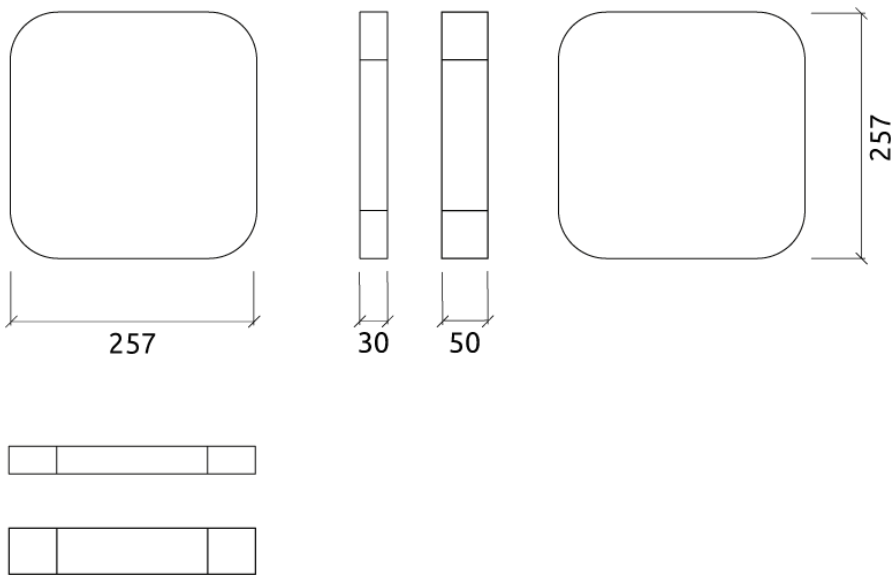

Performance

Dimensions

Add-ons

Fixing Systems:

Self-adhesive, providing straight-forward installation

Dimensions

FG - SF | 257x257x30mm

Weight

0.08 Kg

Box

Quantity per box: 24

Dimensions: 645x405x350mm

Volume: 0.091m³

Weight: 3.86Kg

Myriad 30 F - Absorber

(FG - SF) Suede Fabric Finishes