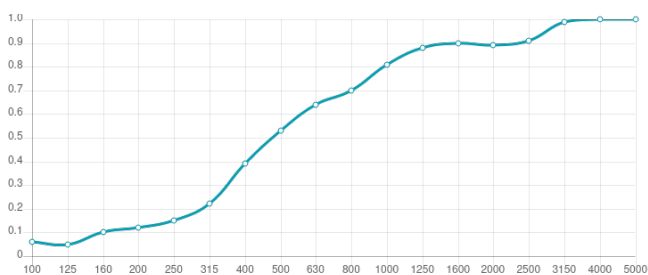

Features

Type:
Absorber

Absorption Range:
500 Hz to 5000 Hz

Acoustic Class:
D | $(\alpha_w) = 0,45$

Purpose

High frequency absorption

Recommended for

- Home Studio
- Vocal Booth

Performance

Dimensions

Add-ons

Fixing Systems:

Self-adhesive, providing straight-forward installation

Dimensions

FG - SF | 257x257x30mm

Weight